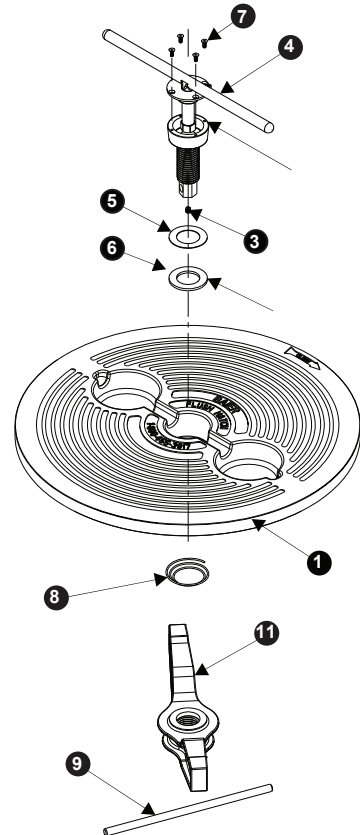

**BILL OF MATERIAL: 08861-131**

#	DESCRIPTION	MAT	P/N
Cover Kit (parts & kits below AL)			08861-132A
1	COVER	AL	08861-133A
2	GASKET	NEO	08861-702A
Centerbolt Kit (parts below)			UP-CB-THNDL-SS
3	BOLT (1 1/2" Ø)	SS	08861-214A
4	T-HANDLE KIT	SS	08862-117A
5	WASHER	SS	08861-206A
6	WASHER	NEO	08861-701A
7	(4) SCREW 10-24x.5	SS	08861-801A
8	SPRING	SS	08861-805A
9	ROD (1/2" Ø)	ST	08862-205A
10	ALLEN SET SCREW	SS	06122-801B
Strongback Kit (parts below AL)			BSB20TH-A
11	STRONGBACK	AL	08861-138A
12	LUBE ZERK	ZNST	08790-803A
13	THREADED INSERT	BR	08861-209B
14	DECK RING AL	AL	08861-233A
14	DECK RING ST	ST	08861-297A
14	DECK RING SS	SS	08861-297C
14	DECK RING BLACK	SB	08861-297B

MATERIAL KEY	
SS - STAINLESS STEEL	ZNST - ZINC PLATED ST
AL - ALUMINUM	BR - BRONZE
ST - GALV. STEEL	NEO - NEOPRENE
SB - BLACK STEEL	

IMPORTANT: WHEN ORDERING, PLEASE SPECIFY OUTSIDE DIAMETER (C) OR CLEAR OPENING (D). UNITS ARE IDENTIFIED BY CLEAR OPENING.

HATCH WEIGHTS LBS. (KGS)			
Model Number	BFHRT20		
Material	AL	ST	
Cover	30 (13.6)	N/A	
Deck Ring	11 (5)	11 (5)	

**BAIER** Marine Company, Inc.  
 1-800-455-3917  
 206-632-2441 (FAX)  
 sales@baiermarine.com

**BAIER FLUSH HATCH**  
 LIFT-OUT PLAIN DOGGED TYPE  
 WITH BUILT-IN T-HANDLE  
 TYPE "C" POSITIVE LOCKING  
**MODEL BFHRT20**